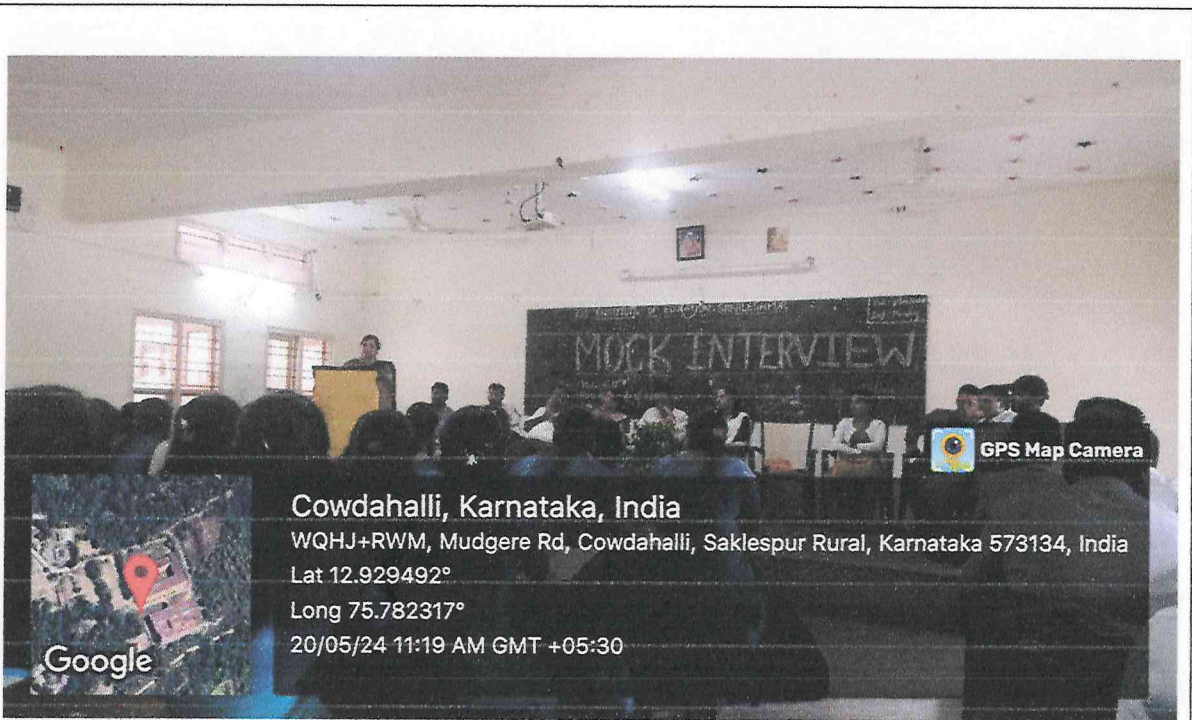

Special Lecture from Alumni

Special Lecture from Dr Malini M K

Special Lecture from Alumni

Cowdahalli, Karnataka, India
WQHJ+RWM, Mudgere Rd, Cowdahalli, Sakleshpur Rural, Karnataka 573134, India
Lat 12.929492°
Long 75.782317°
20/05/24 11:19 AM GMT +05:30